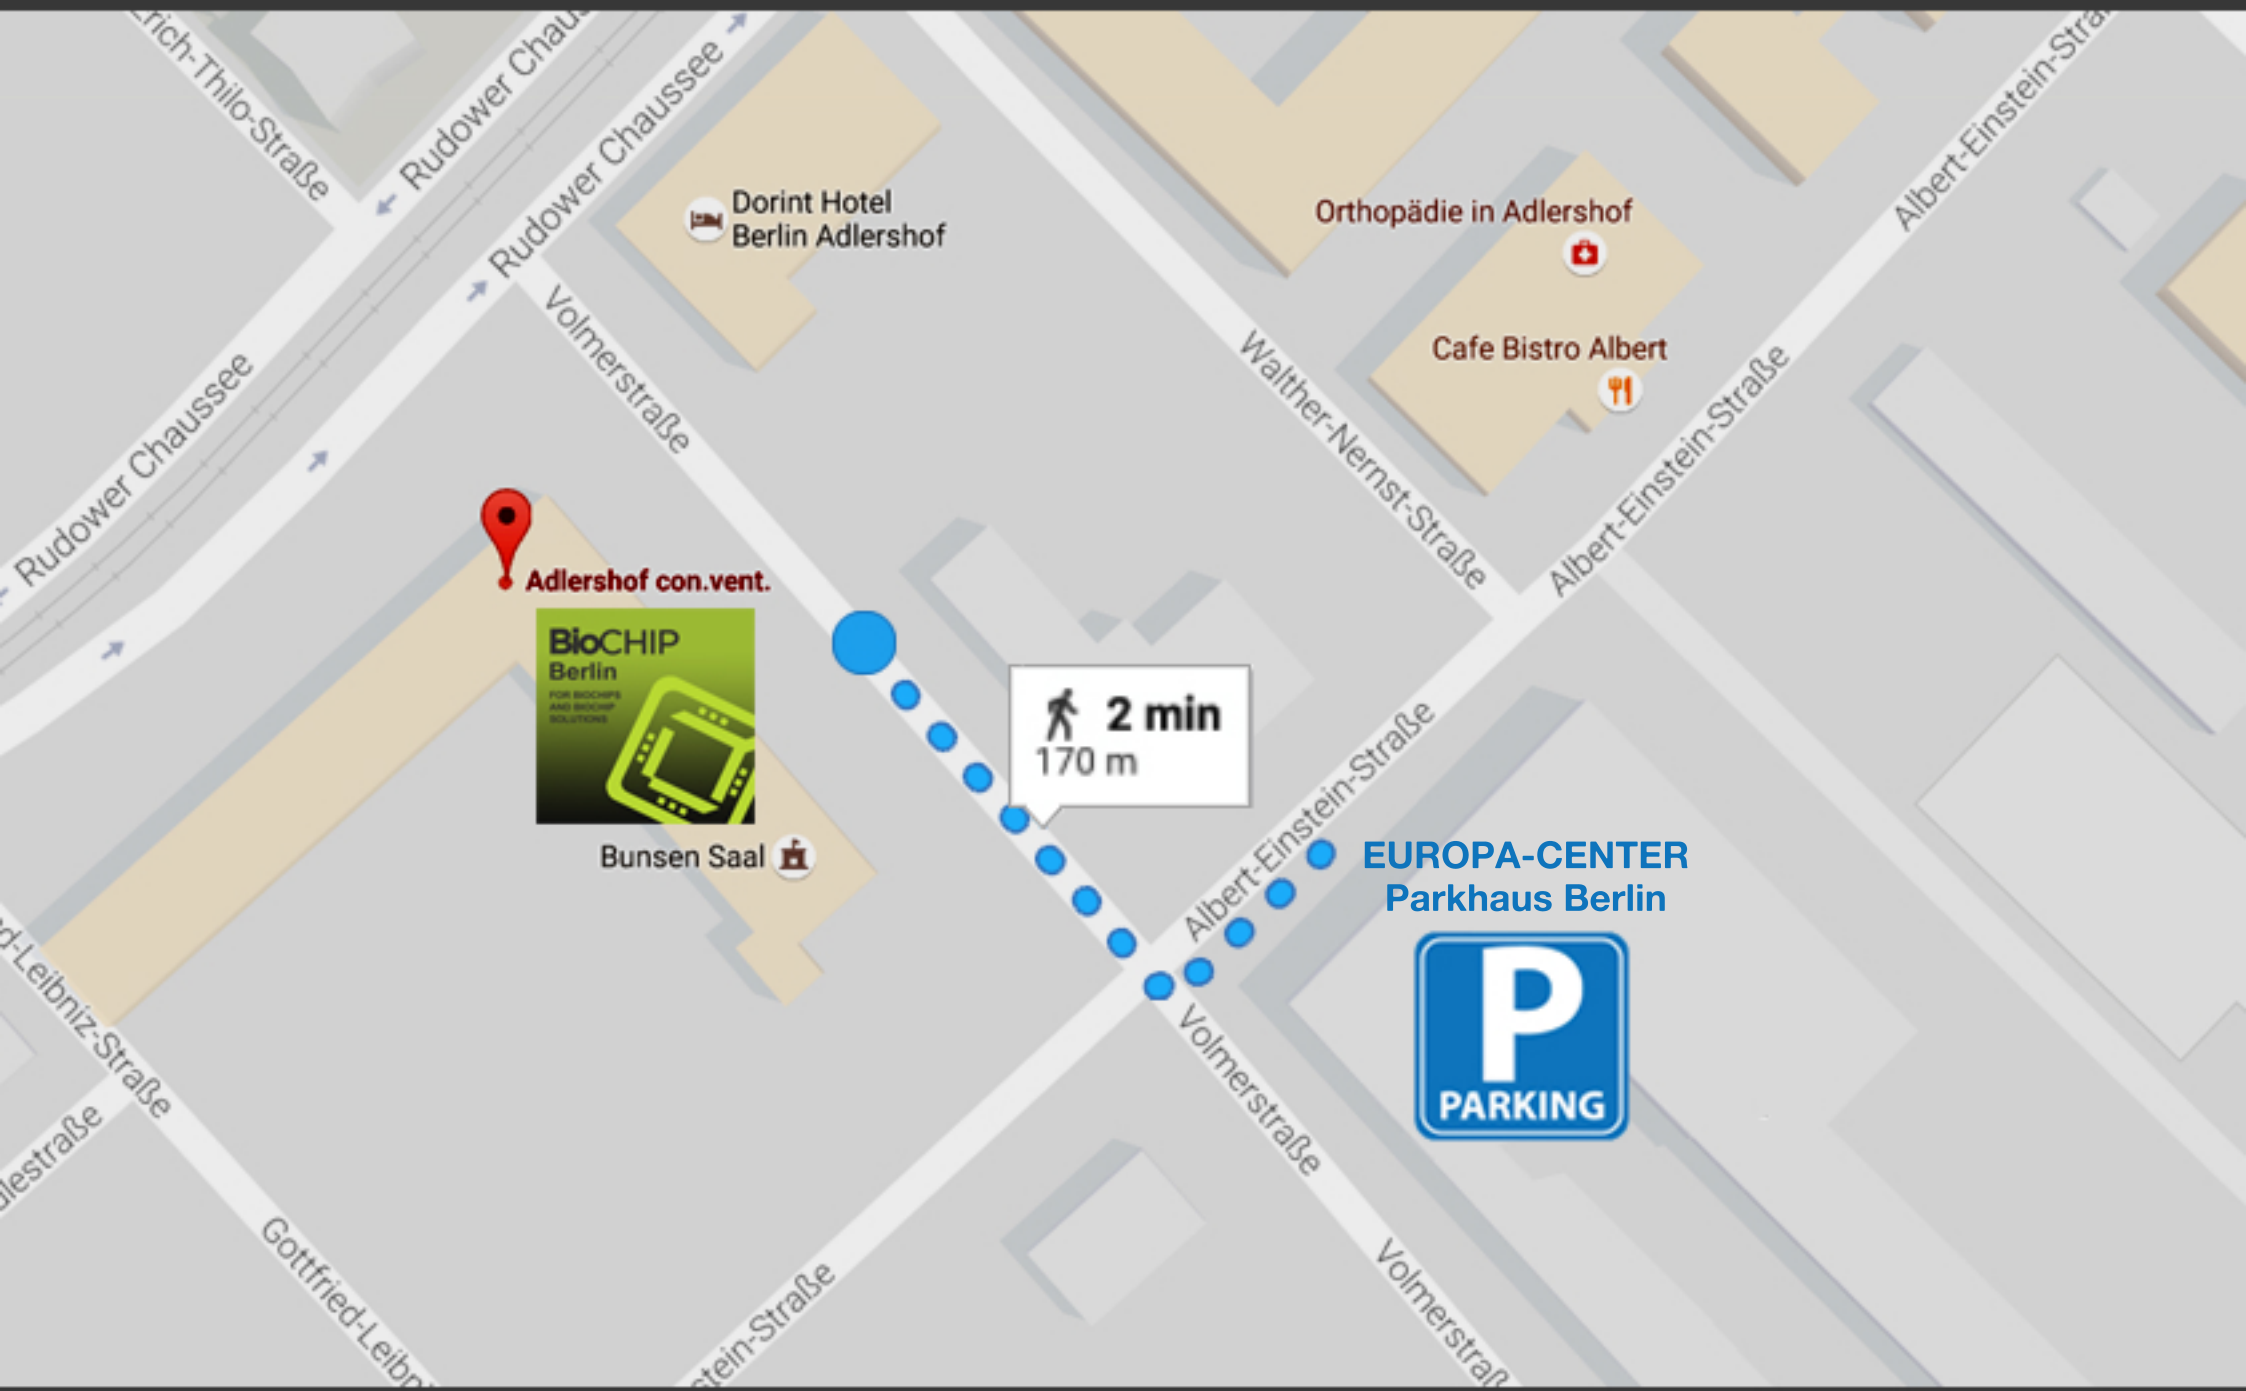

Parking Map

EUROPA-CENTER Parkhaus Berlin Adlershof, Albert-Einstein-Straße 1, 12489 Berlin